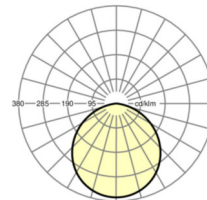

CHARACTERISTICS

Order number	37691116640
EAN number	4020863472819
Commodity code	94051190
Certification mark	IP 20, Protection class I, F, Indoor, CE
Impact resistance (IK rating)	IK02
Ambient temperatur	ta 25°C
Special properties	Ready for IoT
Warranty period	5 years

ELECTRICAL ENGINEERING

Controller	Electronic driver DALI2 (1 pcs.)
System output	14W
Mains voltage	230V/50Hz
Circuit breakers (inrush current)	20 pieces/B10, 30 pieces/B16
Energy efficiency class/light source	D

LIGHTING TECHNOLOGY

Placement	LED, Colour rendering/Light colour CRI ≥ 80 / 3000K
Colour tolerance (MacAdam)	3SDCM
Photobiological safety (Luminaire)	RG0
Nominal luminous flux	1007lm
LED service life	50000h L85/B10 (Tq 25°C), 75000h L80/B10 (Tq 25°C)
Luminaire luminous efficiency	73lm/W
Beam angle	110°
UGR lat./long.	27.9 / 27.9

MECHANICS

Housing colour	white
Dimensions (LxWxH/DxH)	140mm x 115mm
Weight (net)	1.03kg
Type of installation	Ceiling-mounted single installation

Dimensions

H	115 mm	Height
D	140 mm	Diameter

DEEP-LINK

<https://www.regiolux.de/en/article/37691116640>